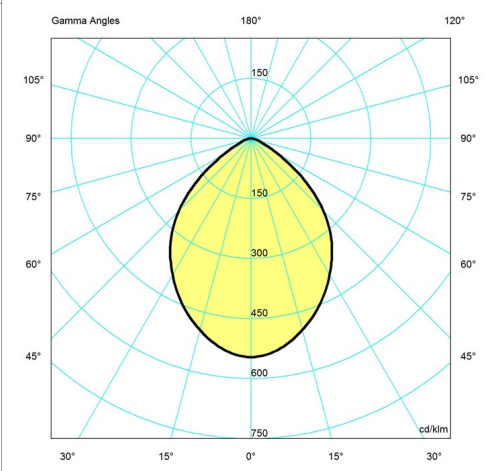

Weight

Min: 2.26 lbs Max: 3.748 lbs

Finish

Black, Light aluminum grey, White

Information

Turn on/off with light fading in/out. Stepless dim of the light to a suitable level between 15 and 100%.
Timer function to automatically turn off the light after amount of time, selectable between off/4 hours/8 hours. Function to set a fixed light level each time the lamp is connected to main power.

Light distribution diagrams

For the full data set on all variants, see louis Poulsen.com.

Cartesian

Isolux

Polar