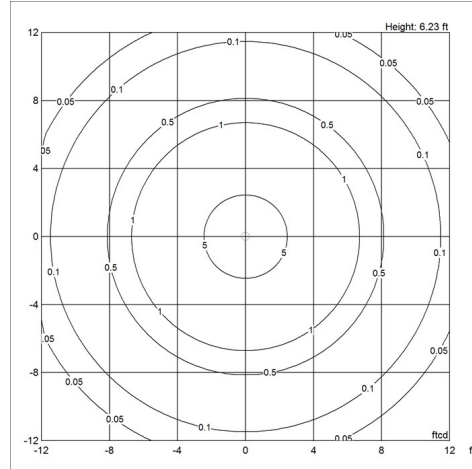

Weight

Min: 2.26 lbs Max: 3.748 lbs

Finish

Black, Light aluminum grey, White

Information

Turn on/off with light fading in/out. Stepless dim of the light to a suitable level between 15 and 100%.
Timer function to automatically turn off the light after amount of time, selectable between off/4 hours/8 hours. Function to set a fixed light level each time the lamp is connected to main power.

Light distribution diagrams

For the full data set on all variants, see louis Poulsen.com.

Isolux