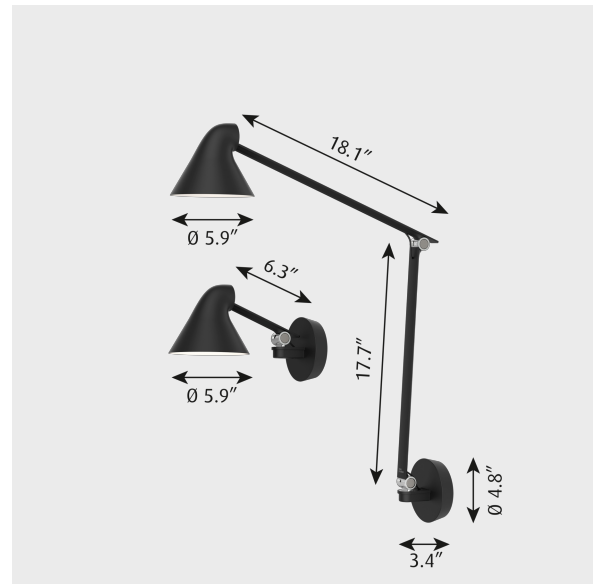

NJP WALL BOX

Project name:

Project type:

Notes:

Design

nendo

Variant options

Color

- ☒ Black
- ☐ Light aluminum grey
- ☐ White

Mounting

- ☐ Long arm
- ☐ Short arm

Light source

- ☐ LED 2700K
- ☐ LED 3000K

Lumen

- ☐ 529
- ☐ 550