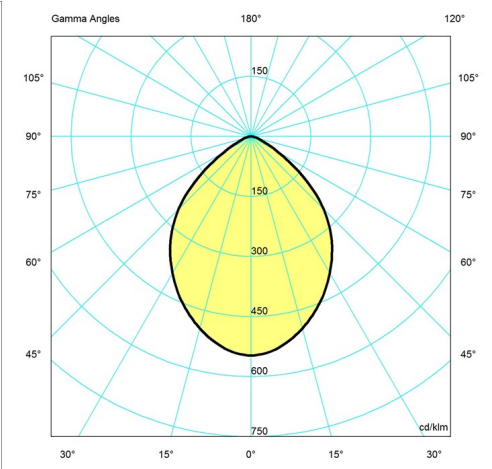

Weight

Min: 2.26 lbs Max: 3.748 lbs

Finish

Black, Light aluminum grey, White

Information

Turn on/off with light fading in/out. Stepless dim of the light to a suitable level between 15 and 100%.
Timer function to automatically turn off the light after amount of time, selectable between off/4 hours/8 hours. Function to set a fixed light level each time the lamp is connected to main power.

Light distribution diagrams

For the full data set on all variants, see louis Poulsen.com.

Polar