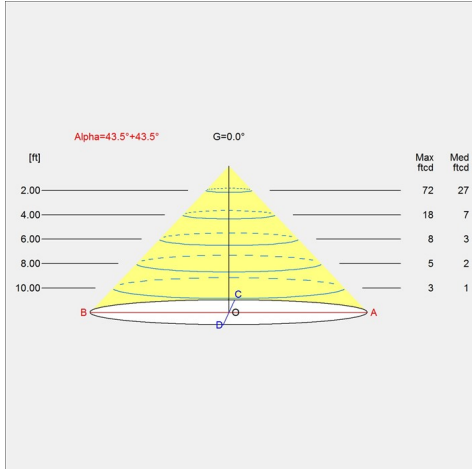

Weight

Min: 2.26 lbs Max: 3.748 lbs

Finish

Black, Light aluminum grey, White

Information

Turn on/off with light fading in/out. Stepless dim of the light to a suitable level between 15 and 100%.
Timer function to automatically turn off the light after amount of time, selectable between off/4 hours/8 hours. Function to set a fixed light level each time the lamp is connected to main power.

Light distribution diagrams

For the full data set on all variants, see louis Poulsen.com.

Cartesian