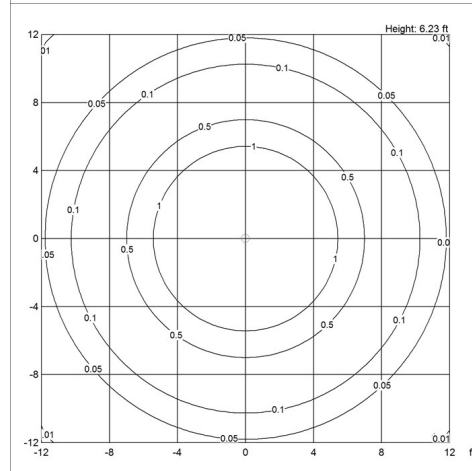

Weight

Min: 2.26 lbs Max: 3.748 lbs

Finish

Black, Light aluminum grey, White

Information

Turn on/off with light fading in/out. Stepless dim of the light to a suitable level between 15 and 100%.
Timer function to automatically turn off the light after amount of time, selectable between off/4 hours/8 hours. Function to set a fixed light level each time the lamp is connected to main power.

Light distribution diagrams

For the full data set on all variants, see louis Poulsen.com.

Cartesian

Isolux

Polar