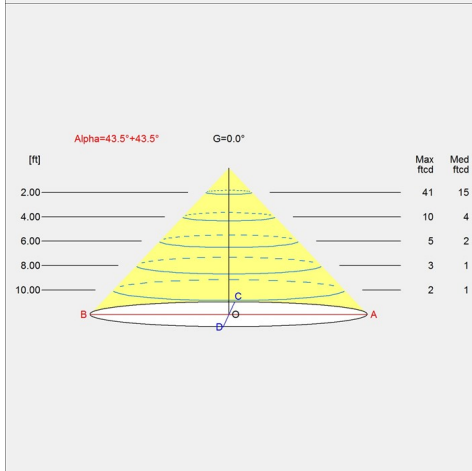

Weight

Min: 2.26 lbs Max: 3.748 lbs

Finish

Black, Light aluminum grey, White

Information

Turn on/off with light fading in/out. Stepless dim of the light to a suitable level between 15 and 100%.
Timer function to automatically turn off the light after amount of time, selectable between off/4 hours/8 hours. Function to set a fixed light level each time the lamp is connected to main power.

Light distribution diagrams

For the full data set on all variants, see louis Poulsen.com.

Cartesian

Isolux

Polar